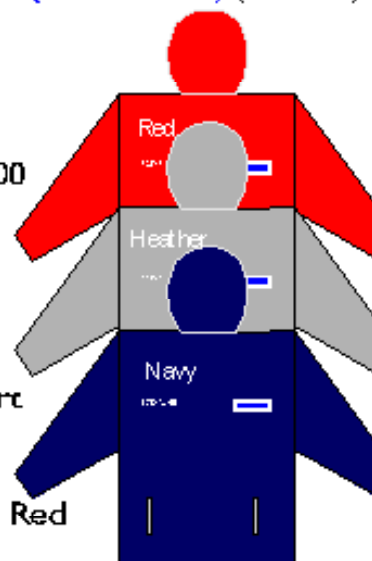

Touchline Training Jacket (Code Tjack) (£26.00)
Touchline Bottoms (Code Tbotr) (£14.00)

CODE	COLOUR	Qty	Price
SS10B	Navy	1	6.00

NEW Rain Jacket
Only available in Navy
(Code K950B)
(Youth £13.00)

Knitted Hat £5.00
Navy Only (Code KH).

Hooded Sweatshirt (Code SS14)
Also Available In Royal, Light Blue and Red
(Youth £12.50)

Youth SS Code					Adult					Youth K Code & M Codes					Adult					
Size	M	L	XL	XXL	S	M	L	XL	XXL	Size	M	L	XL	XXL	3XL	S	M	L	XL	XXL
Age	5 to 6	7 to 8	9 to 11	12 to 13						Age	5 to 6	7 to 8	9 to 10	12 to 13	13 to 14					
Chest	26/28	30	32	34	35/37	38/40	41/43	44/46	47/49	Chest	24	26	28	30	32	38	40	42	44	46/48