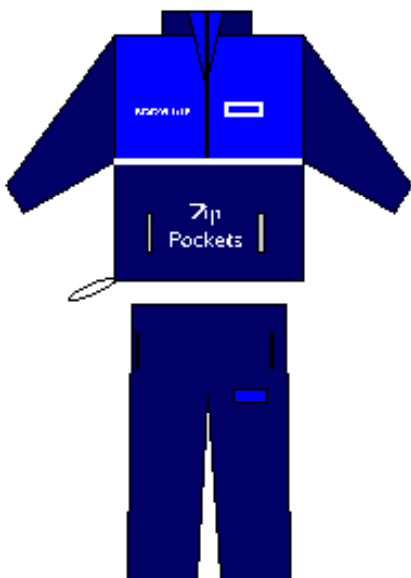

Rotherham Hockey Club Kit Order Form For the Youth

Name		Club Reg. No.	
Tel		Mobile	
MY CHEST SIZE	MY WAIST SIZE	MY INSIDE LEG	

Special Club Mark
Playing Shirts
With Your Reg. No.
(Code SCMPS)
(£20.00)

Sweatshirt (Code 762M)
(Youth £11.00)

Touchline Training Jacket (Code Tjack) (£26.00)
Touchline Bottoms (Code Tbotr) (£14.00)

CODE	COLOUR	Qty	Price
SS10B	Navy	1	6.00

NEW Rain Jacket
Only available in Navy
(Code K950B)
(Youth £13.00)

Knitted Hat £5.00
Navy Only (Code KH).

Hooded Sweatshirt (Code SS14)
Also Available In Royal, Light Blue and Red
(Youth £12.50)

Youth SS Code					Adult					Youth K Code & M Codes					Adult					
Size	M	L	XL	XXL	S	M	L	XL	XXL	Size	M	L	XL	XXL	3XL	S	M	L	XL	XXL
Age	5 to 6	7 to 8	9 to 11	12 to 13						Age	5 to 6	7 to 8	9 to 10	12 to 13	13 to 14					
Chest	26/28	30	32	34	35/37	38/40	41/43	44/46	47/49	Chest	24	26	28	30	32	38	40	42	44	46/48