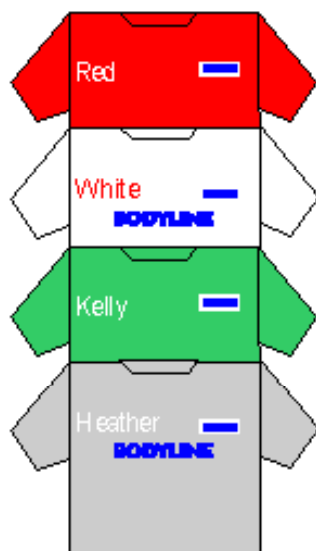

Rotherham Hockey Club Kit Order Form For the Youth

Name		Club Reg. No.	
Tel		Mobile	
MY CHEST SIZE	MY WAIST SIZE	MY INSIDE LEG	

Special Club Mark
Playing Shirts
With Your Reg. No.
(Code SCMPS)
(£20.00)

Sweatshirt (Code 762M)
(Youth £11.00)

Hooded Sweatshirt (Code SS14)
Also Available In Royal, Light Blue and Red
(Youth £12.50)

Youth SS Code					Adult					Youth K Code & M Codes					Adult					
Size	M	L	XL	XXL	S	M	L	XL	XXL	Size	M	L	XL	XXL	3XL	S	M	L	XL	XXL
Age	5 to 6	7 to 8	9 to 11	12 to 13						Age	5 to 6	7 to 8	9 to 10	12 to 13	13 to 14					
Chest	26/28	30	32	34	35/37	38/40	41/43	44/46	47/49	Chest	24	26	28	30	32	38	40	42	44	46/48