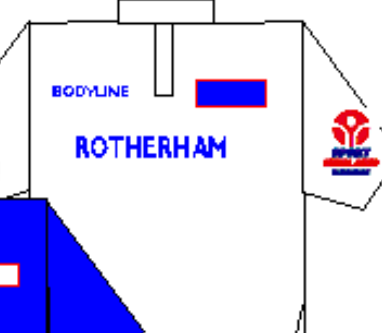

Rotherham Hockey Club Kit Order Form For the Youth

Name		Club Reg. No.	
Tel		Mobile	
MY CHEST SIZE	MY WAIST SIZE	MY INSIDE LEG	

Special Club Mark
Playing Shirts
With Your Reg. No.
(Code SCMPS)
(£20.00)

Sweatshirt (Code 762M)
(Youth £11.00)

Touchline Training Jacket (Code Tjack) (£26.00)
Touchline Bottoms (Code Tbotr) (£14.00)

CODE	COLOUR	Qty	Price
SS10B	Navy	1	6.00

NEW Rain Jacket
Only available in Navy
(Code K950B)
(Youth £13.00)

Knitted Hat £5.00
Navy Only (Code KH).

Hooded Sweatshirt (Code SS14)
Also Available In Royal, Light Blue and Red
(Youth £12.50)

Youth SS Code					Adult					Youth K Code & M Codes					Adult					
Size	M	L	XL	XXL	S	M	L	XL	XXL	Size	M	L	XL	XXL	3XL	S	M	L	XL	XXL
Age	5 to 6	7 to 8	9 to 11	12 to 13						Age	5 to 6	7 to 8	9 to 10	12 to 13	13 to 14					
Chest	26/28	30	32	34	35/37	38/40	41/43	44/46	47/49	Chest	24	26	28	30	32	38	40	42	44	46/48